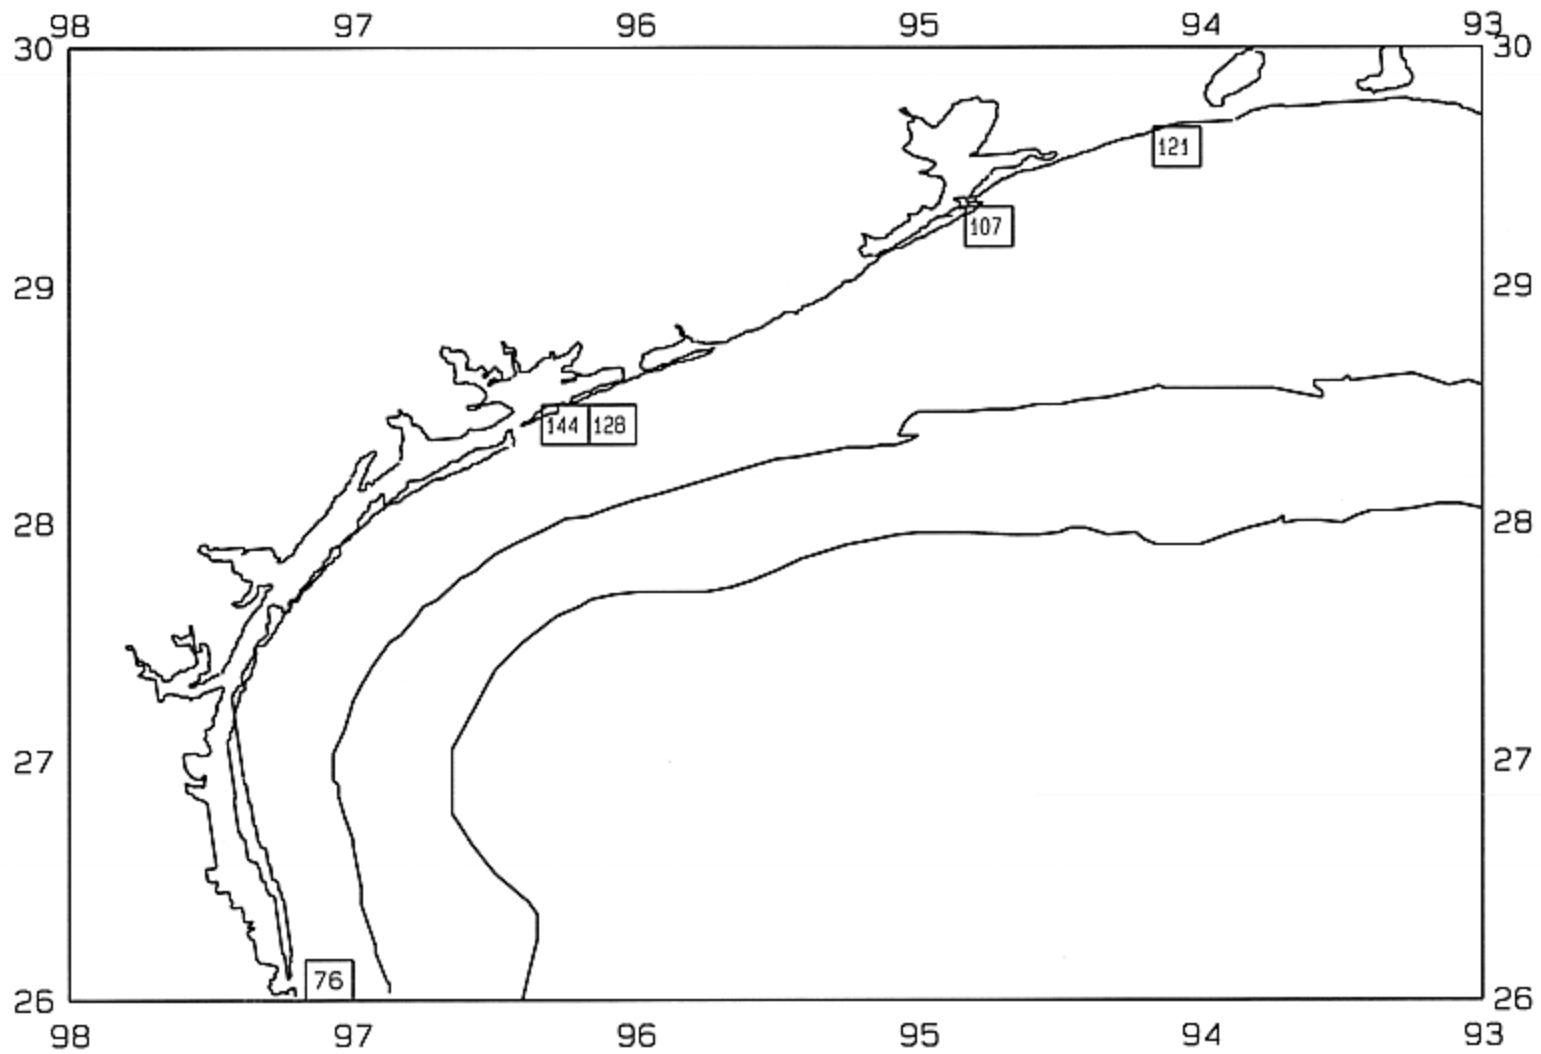

SEAMAP 2002
SAMPLING DATES FROM 06/03 TO 06/09
AVERAGE BROWN SHRIMP COUNT PER POUND