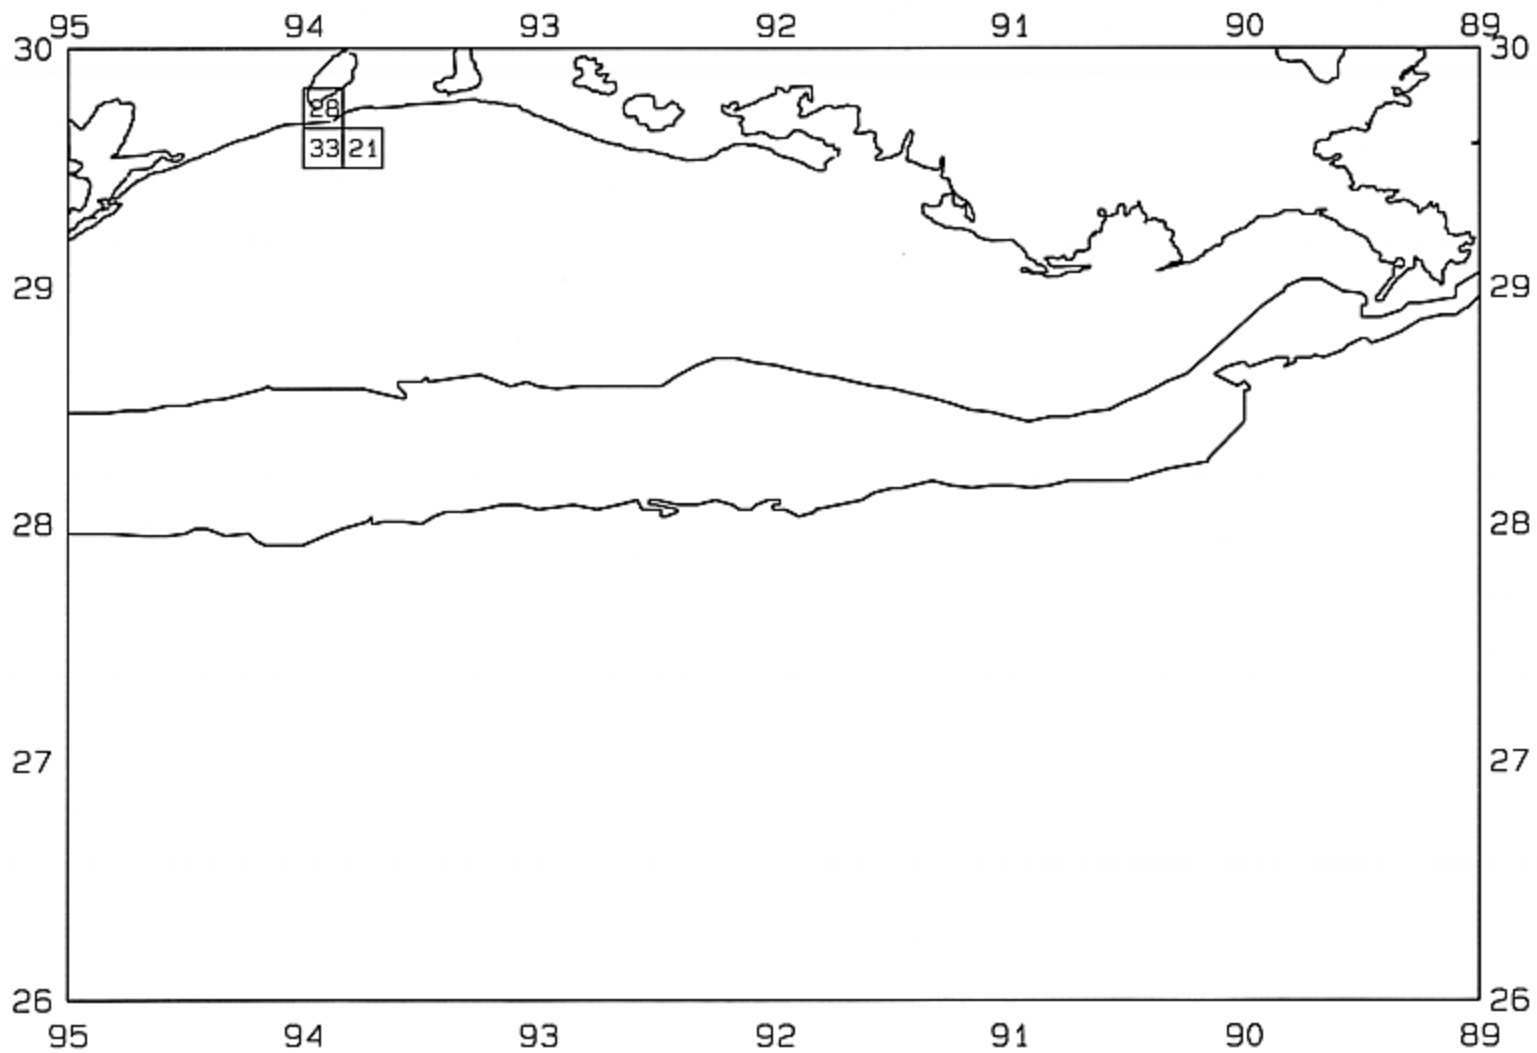

SEAMAP 2002
SAMPLING DATES FROM 06/03 TO 06/09
AVERAGE WHITE SHRIMP COUNT PER POUND