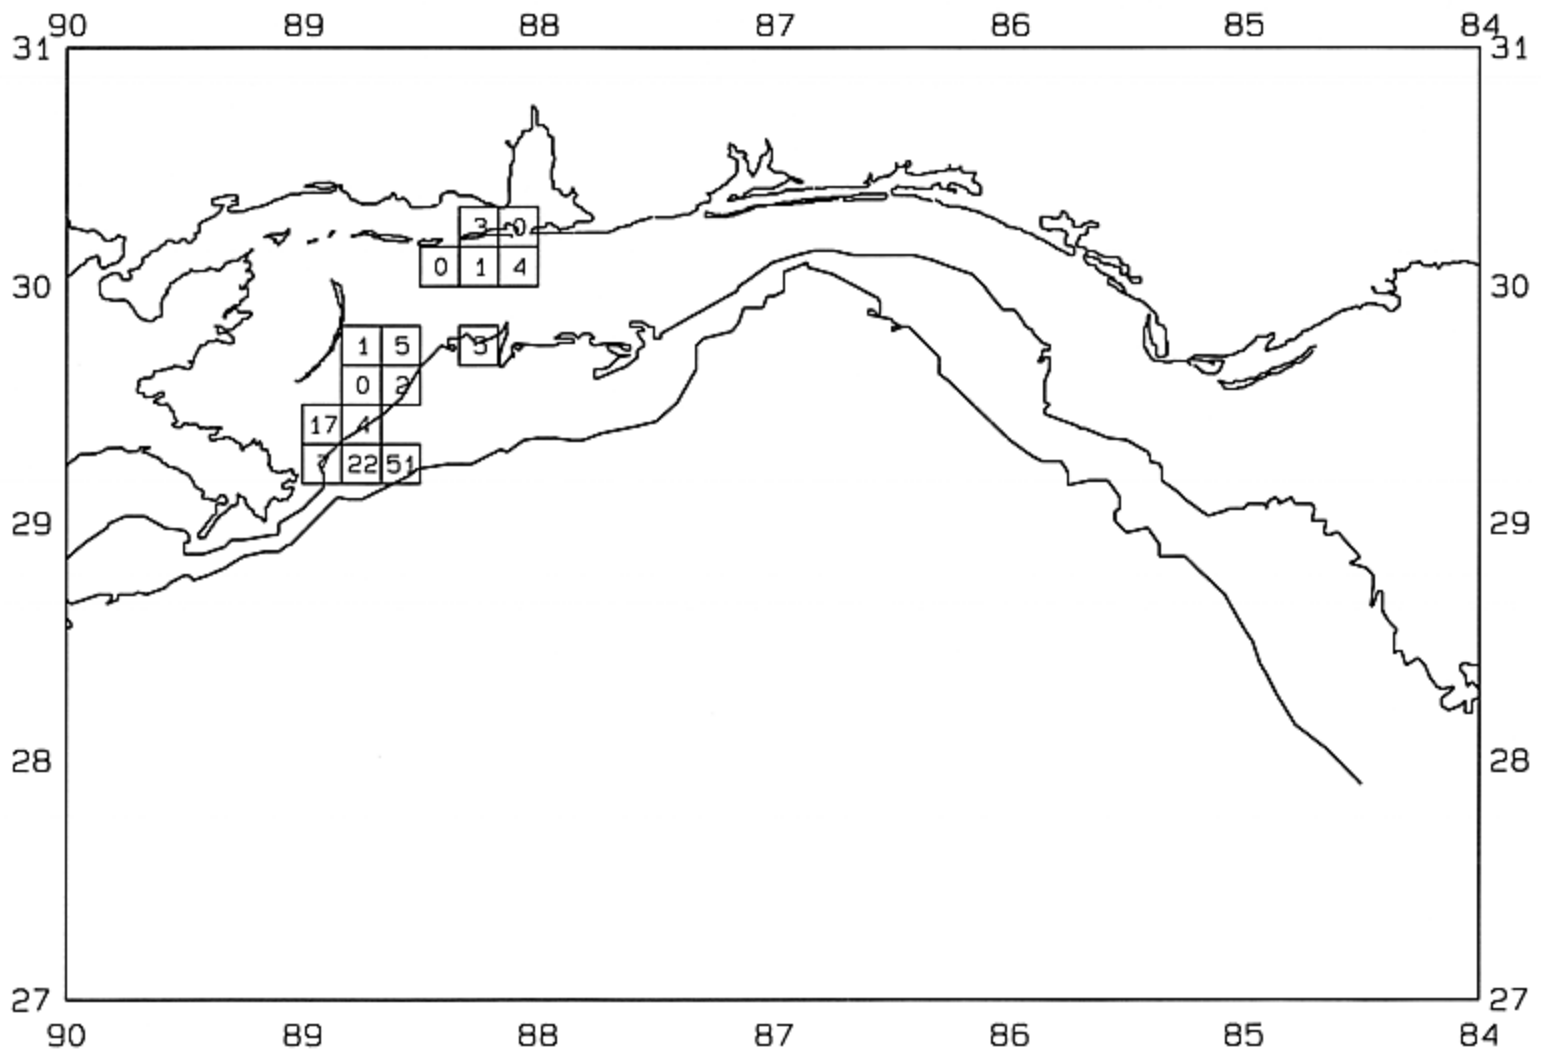

SEAMAP 2002  
SAMPLING DATES FROM 06/03 TO 06/09  
SAMPLING STATIONS

SEAMAP 2002

SAMPLING DATES FROM 06/03 TO 06/09

AVERAGE BROWN SHRIMP COUNT PER POUND

SEAMAP 2002

SAMPLING DATES FROM 06/03 TO 06/09

AVERAGE WHITE SHRIMP CATCH IN POUNDS/HOUR