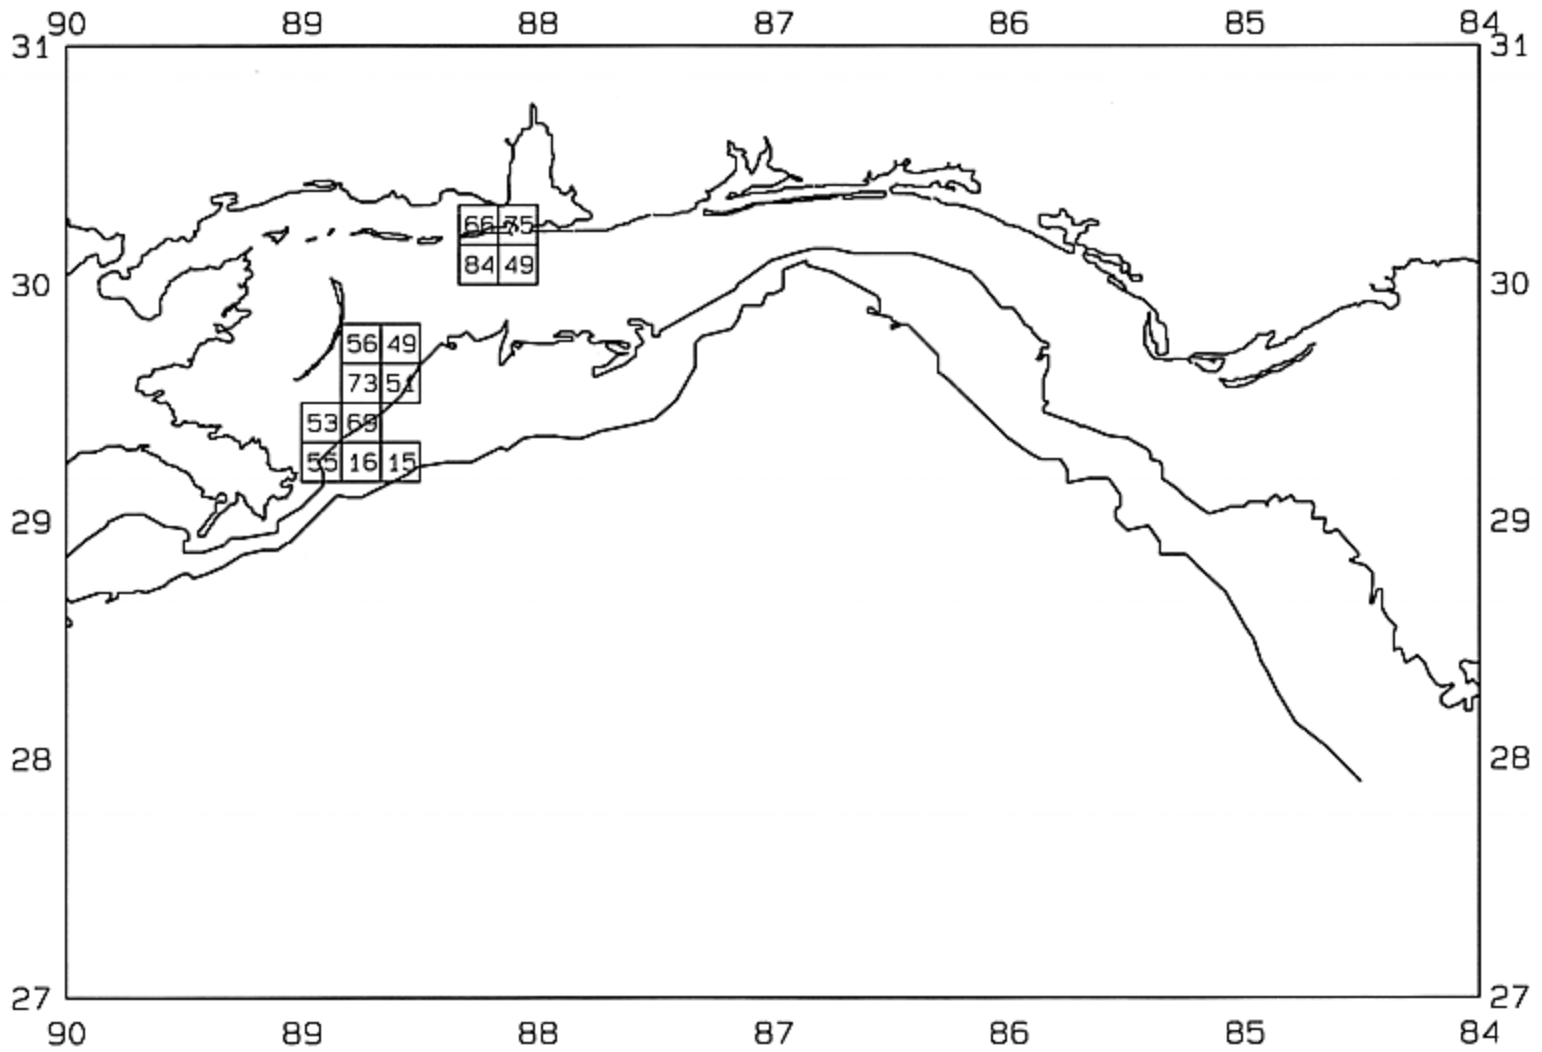

SEAMAP 2002  
SAMPLING DATES FROM 06/03 TO 06/09  
SAMPLING STATIONS

SEAMAP 2002

SAMPLING DATES FROM 06/03 TO 06/09

AVERAGE BROWN SHRIMP CATCH IN POUNDS/HOUR

SEAMAP 2002  
SAMPLING DATES FROM 06/03 TO 06/09  
AVERAGE BROWN SHRIMP COUNT PER POUND

SEAMAP 2002

SAMPLING DATES FROM 06/03 TO 06/09

AVERAGE WHITE SHRIMP CATCH IN POUNDS/HOUR

SEAMAP 2002  
SAMPLING DATES FROM 06/03 TO 06/09  
AVERAGE WHITE SHRIMP COUNT PER POUND

SEAMAP 2002

SAMPLING DATES FROM 06/03 TO 06/09

SEAMAP 2002  
SAMPLING DATES FROM 06/03 TO 06/09  
AVERAGE WHITE SHRIMP COUNT PER POUND

SEAMAP 2002  
SAMPLING DATES FROM 06/03 TO 06/09  
AVERAGE FINFISH CATCH IN POUNDS/HOUR/10