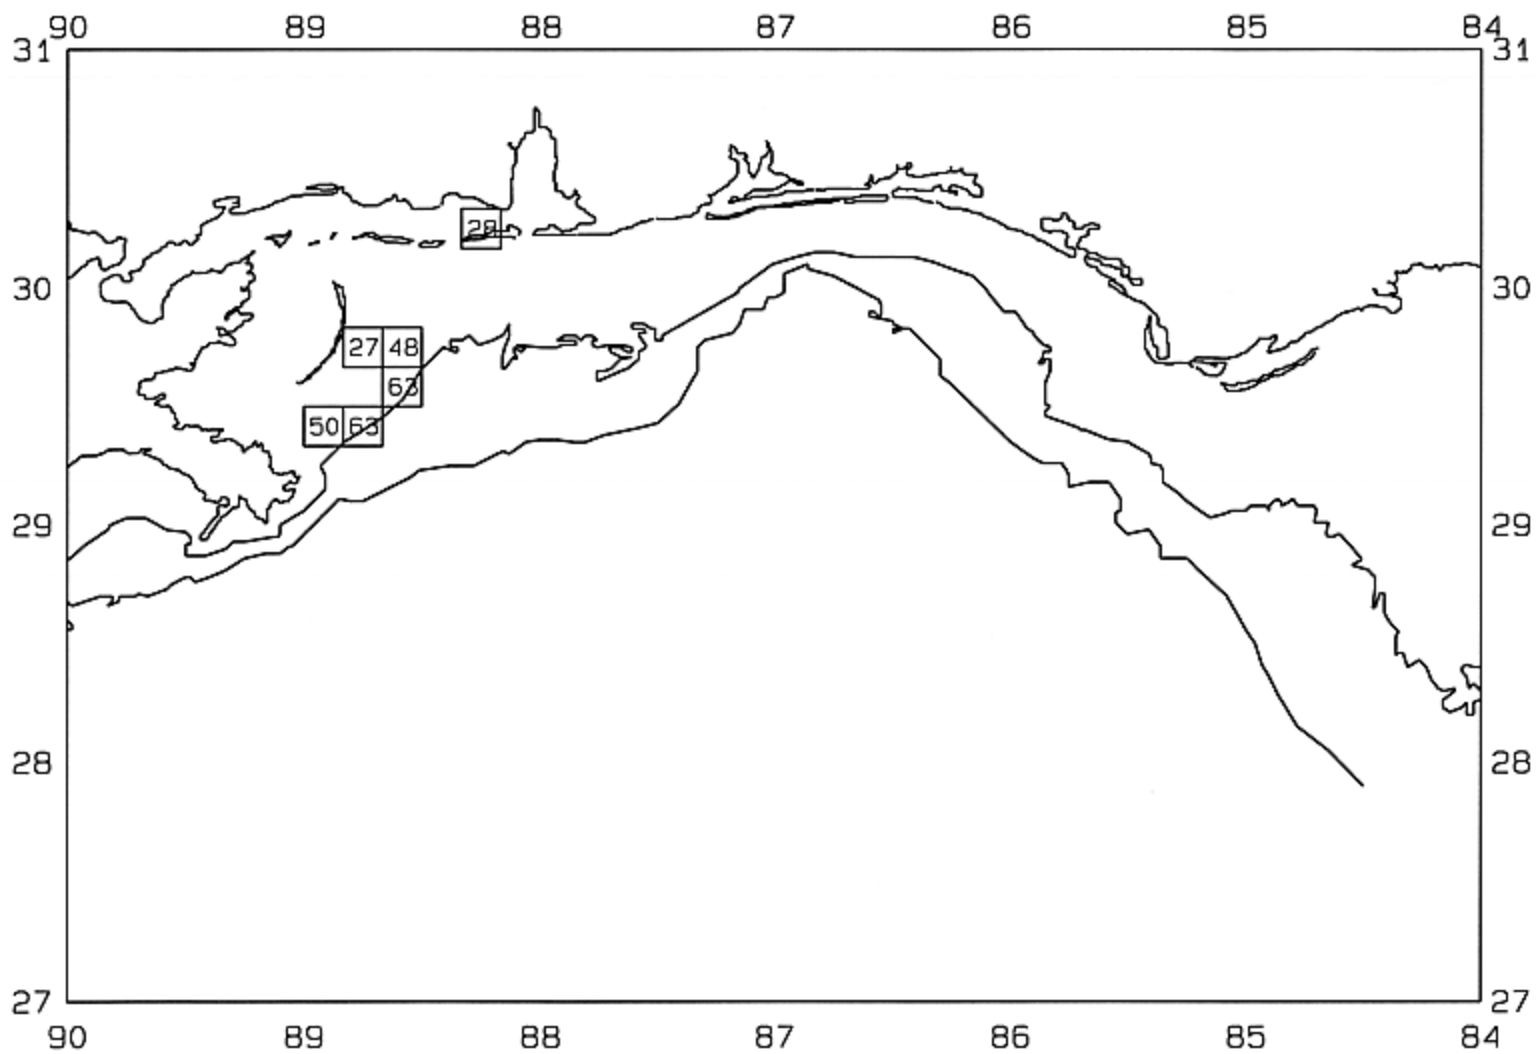

SEAMAP 2002
SAMPLING DATES FROM 06/03 TO 06/09
AVERAGE PINK SHRIMP COUNT PER POUND