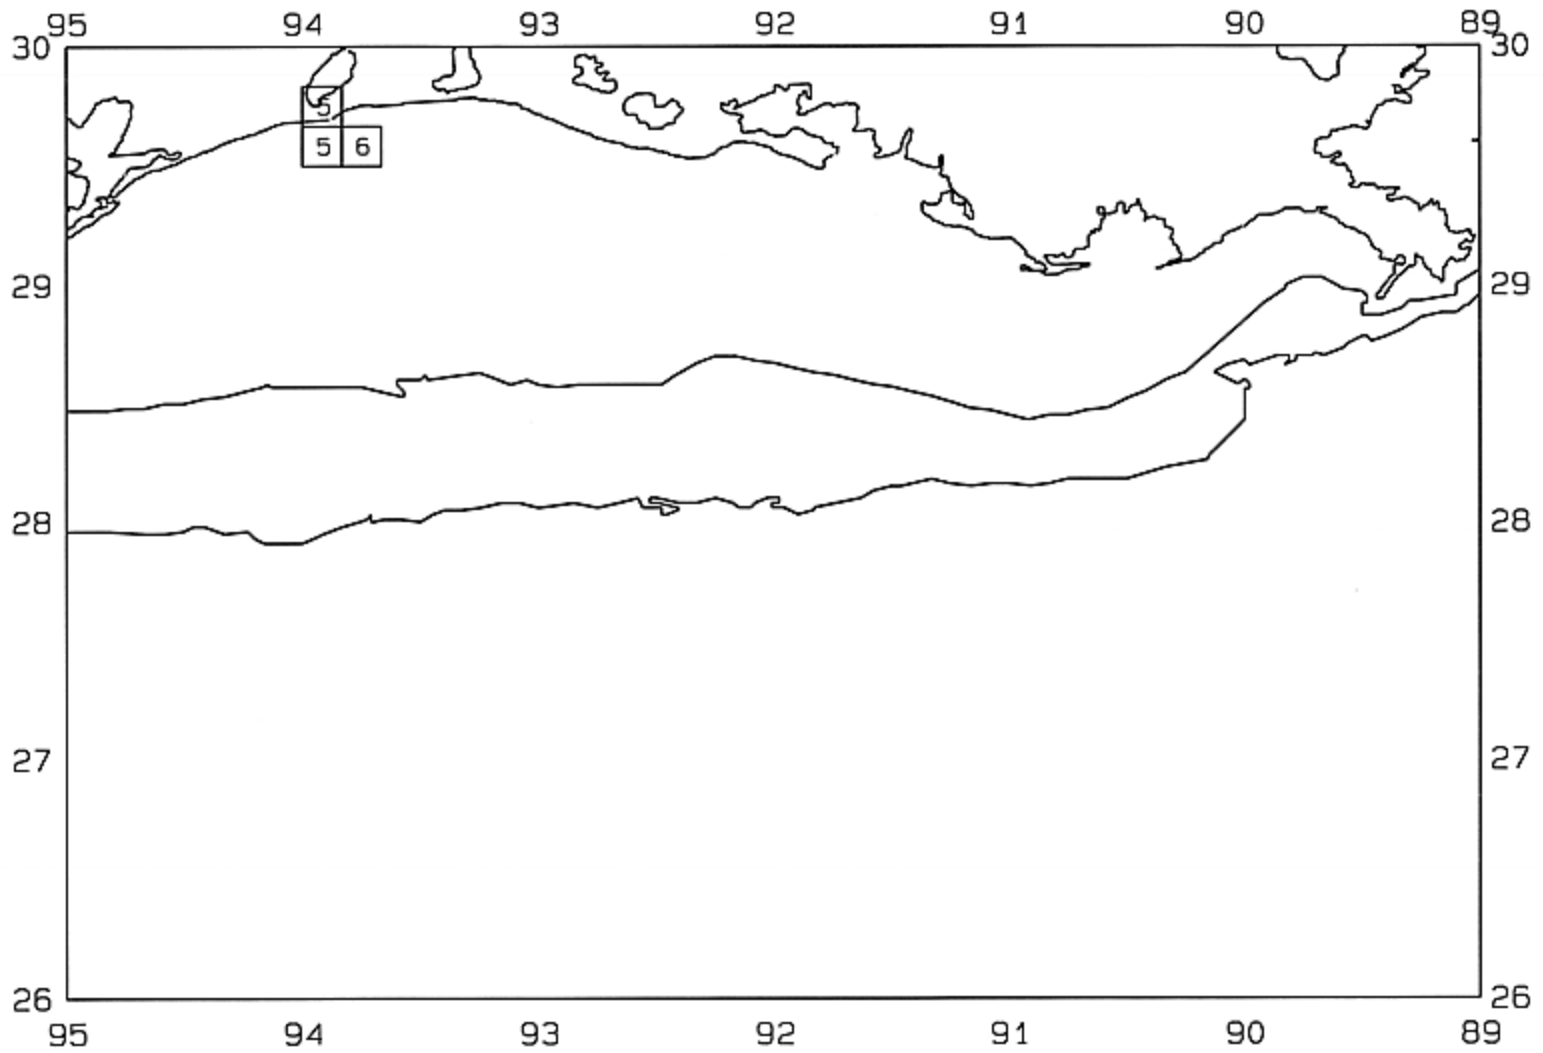

SEAMAP 2002

SAMPLING DATES FROM 06/03 TO 06/09

AVERAGE FINFISH CATCH IN POUNDS/HOUR/10