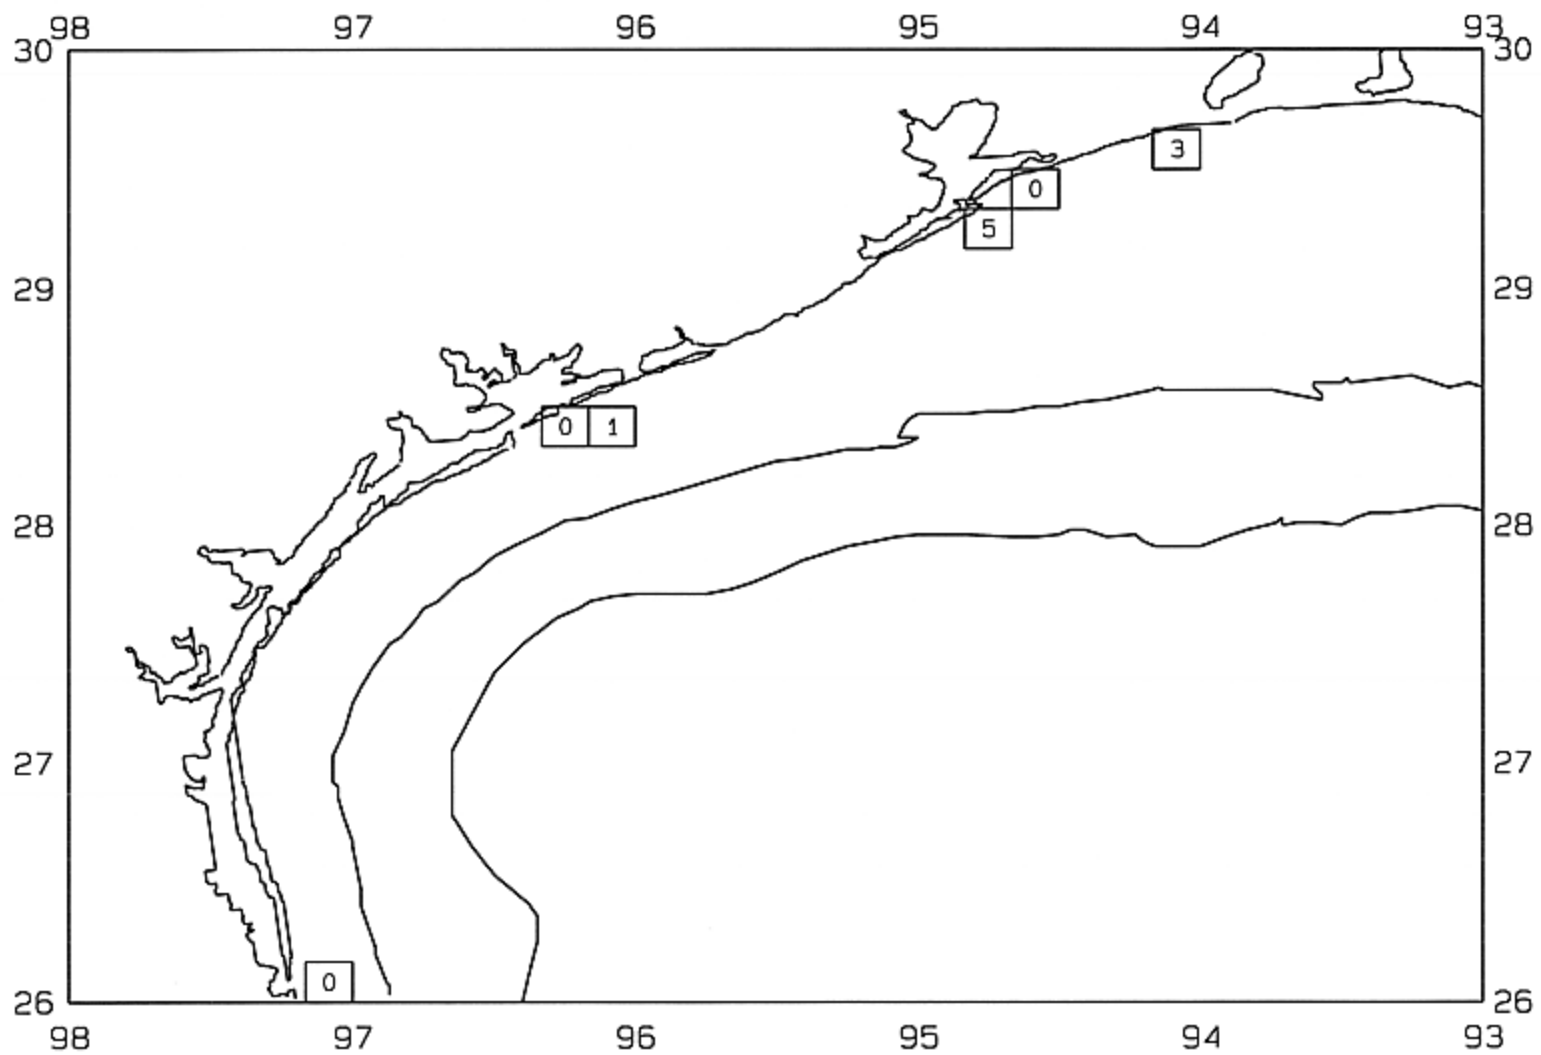

AVERAGE BROWN SHRIMP CATCH IN POUNDS/HOUR

SEAMAP 2002  
SAMPLING DATES FROM 06/03 TO 06/09  
AVERAGE BROWN SHRIMP COUNT PER POUND

SEAMAP 2002

SAMPLING DATES FROM 06/03 TO 06/09

AVERAGE WHITE SHRIMP CATCH IN POUNDS/HOUR