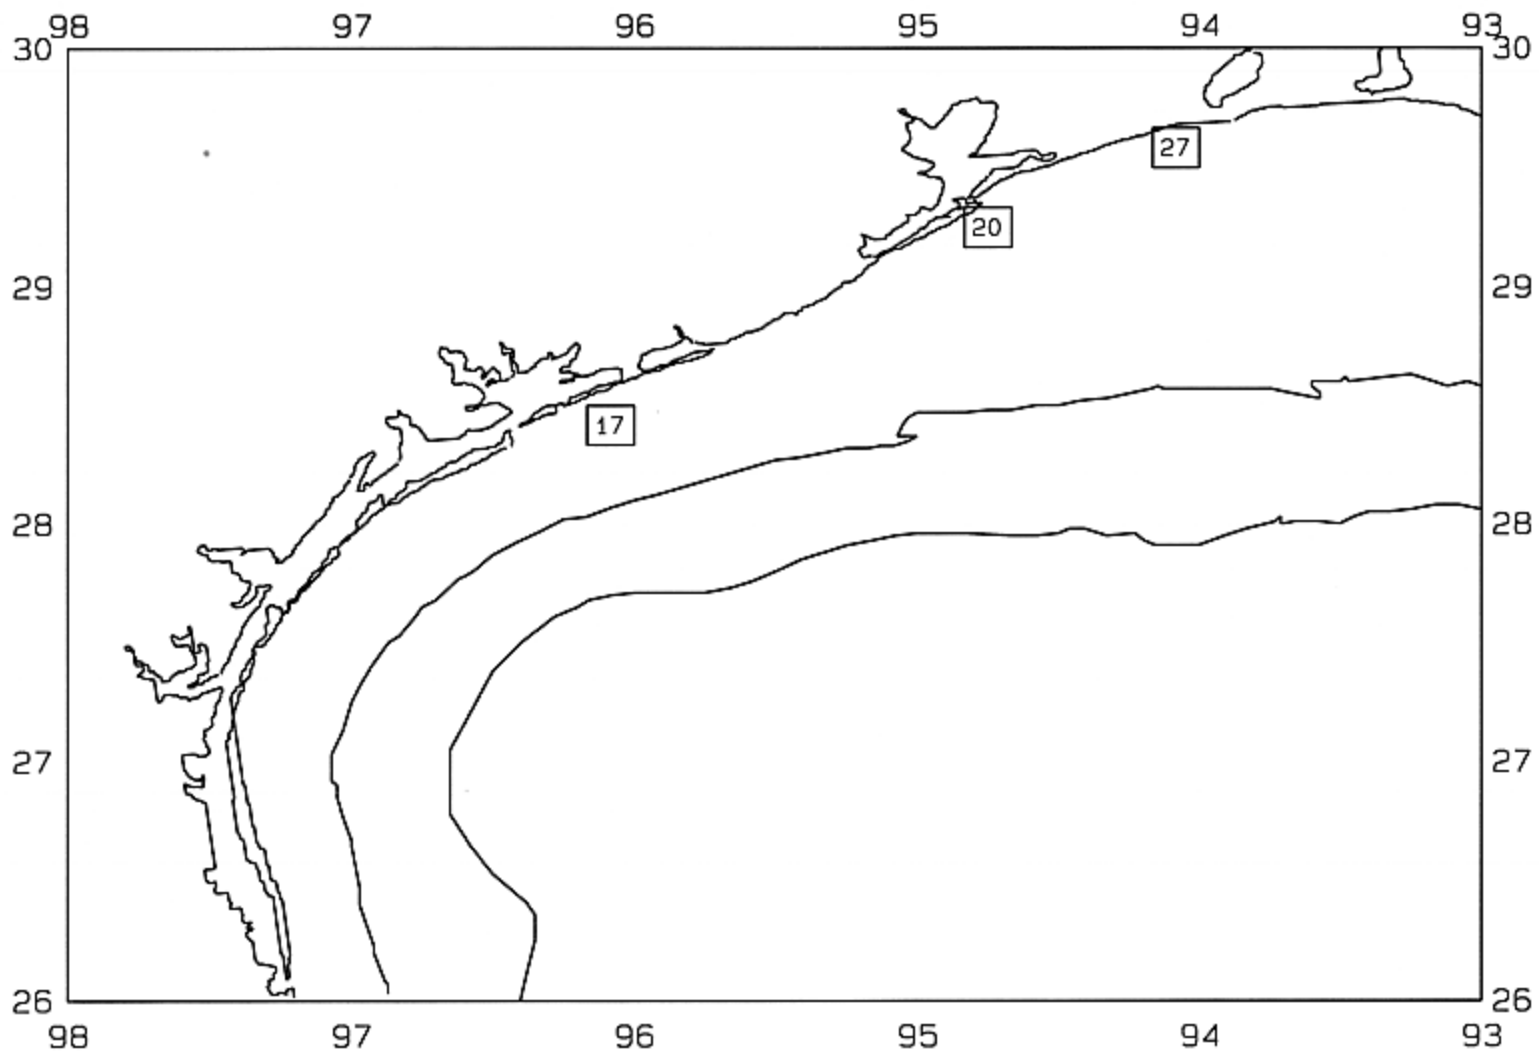

SEAMAP 2002
SAMPLING DATES FROM 06/03 TO 06/09
AVERAGE WHITE SHRIMP COUNT PER POUND