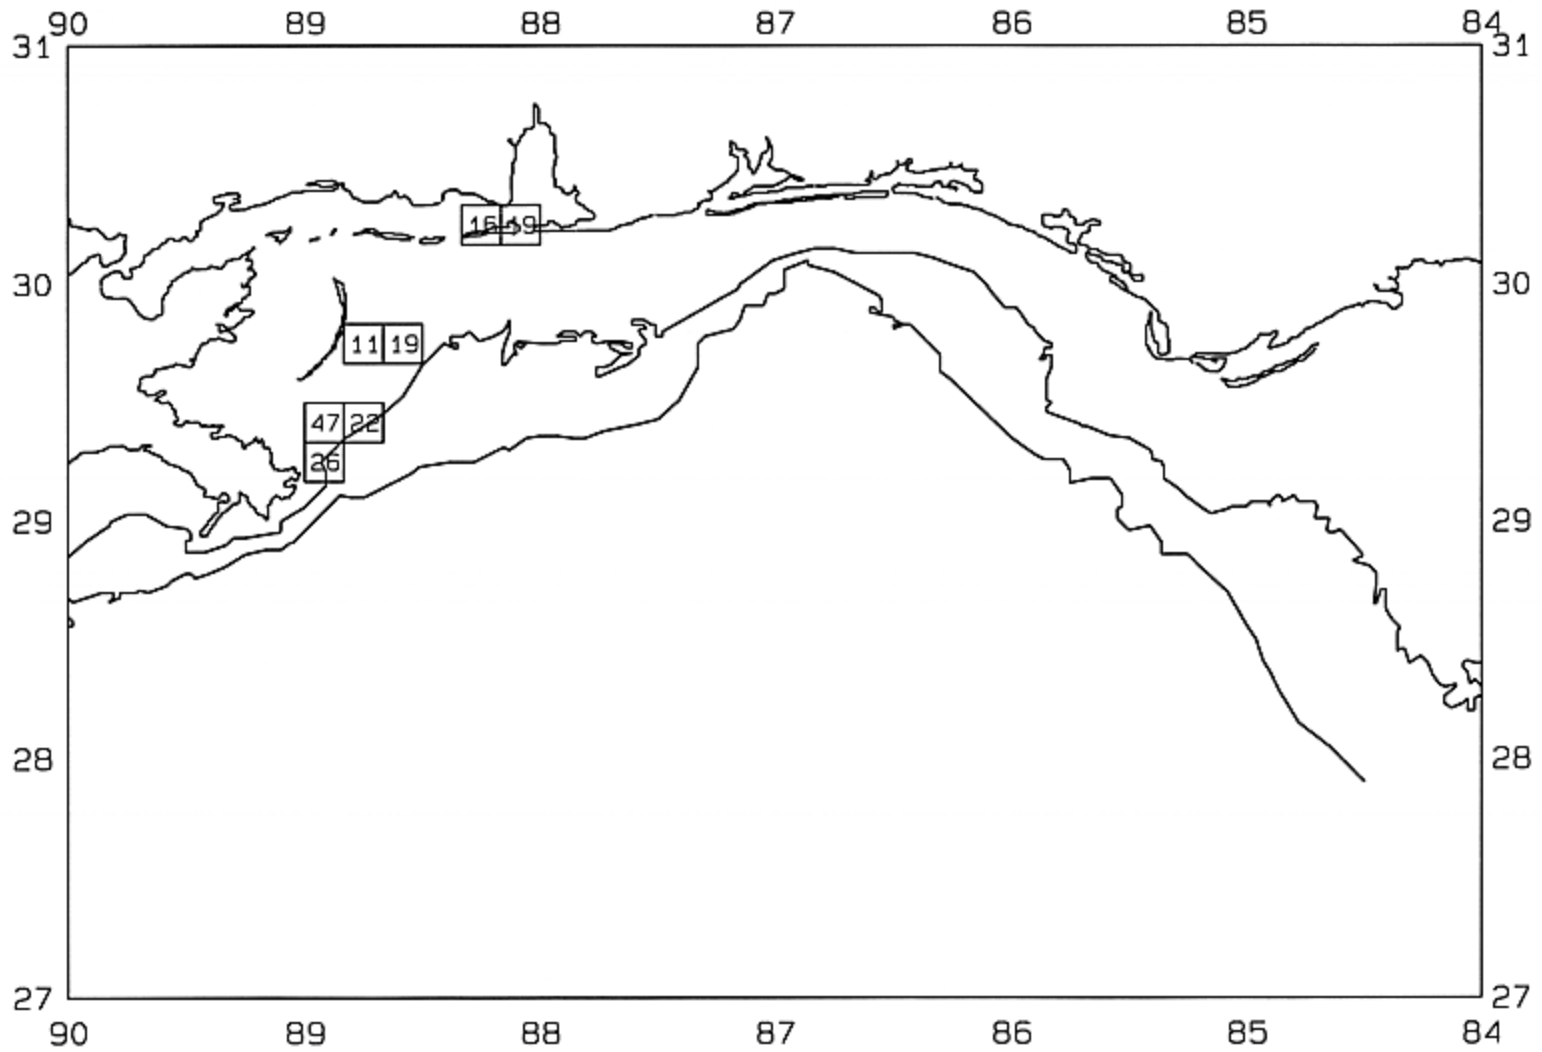

SEAMAP 2002  
SAMPLING DATES FROM 06/03 TO 06/09  
SAMPLING STATIONS

SEAMAP 2002

SAMPLING DATES FROM 06/03 TO 06/09

AVERAGE BROWN SHRIMP CATCH IN POUNDS/HOUR

SEAMAP 2002  
SAMPLING DATES FROM 06/03 TO 06/09  
AVERAGE BROWN SHRIMP COUNT PER POUND

SEAMAP 2002

SAMPLING DATES FROM 06/03 TO 06/09

AVERAGE WHITE SHRIMP CATCH IN POUNDS/HOUR

SEAMAP 2002  
SAMPLING DATES FROM 06/03 TO 06/09  
AVERAGE WHITE SHRIMP COUNT PER POUND

SEAMAP 2002

SAMPLING DATES FROM 06/03 TO 06/09

SEAMAP 2002  
SAMPLING DATES FROM 06/03 TO 06/09  
SAMPLING STATIONS

SEAMAP 2002

SAMPLING DATES FROM 06/03 TO 06/09

AVERAGE BROWN SHRIMP COUNT PER POUND

SEAMAP 2002

SAMPLING DATES FROM 06/03 TO 06/09

AVERAGE WHITE SHRIMP CATCH IN POUNDS/HOUR

SEAMAP 2002  
SAMPLING DATES FROM 06/03 TO 06/09  
AVERAGE WHITE SHRIMP COUNT PER POUND

SEAMAP 2002  
SAMPLING DATES FROM 06/03 TO 06/09  
AVERAGE FINFISH CATCH IN POUNDS/HOUR/10