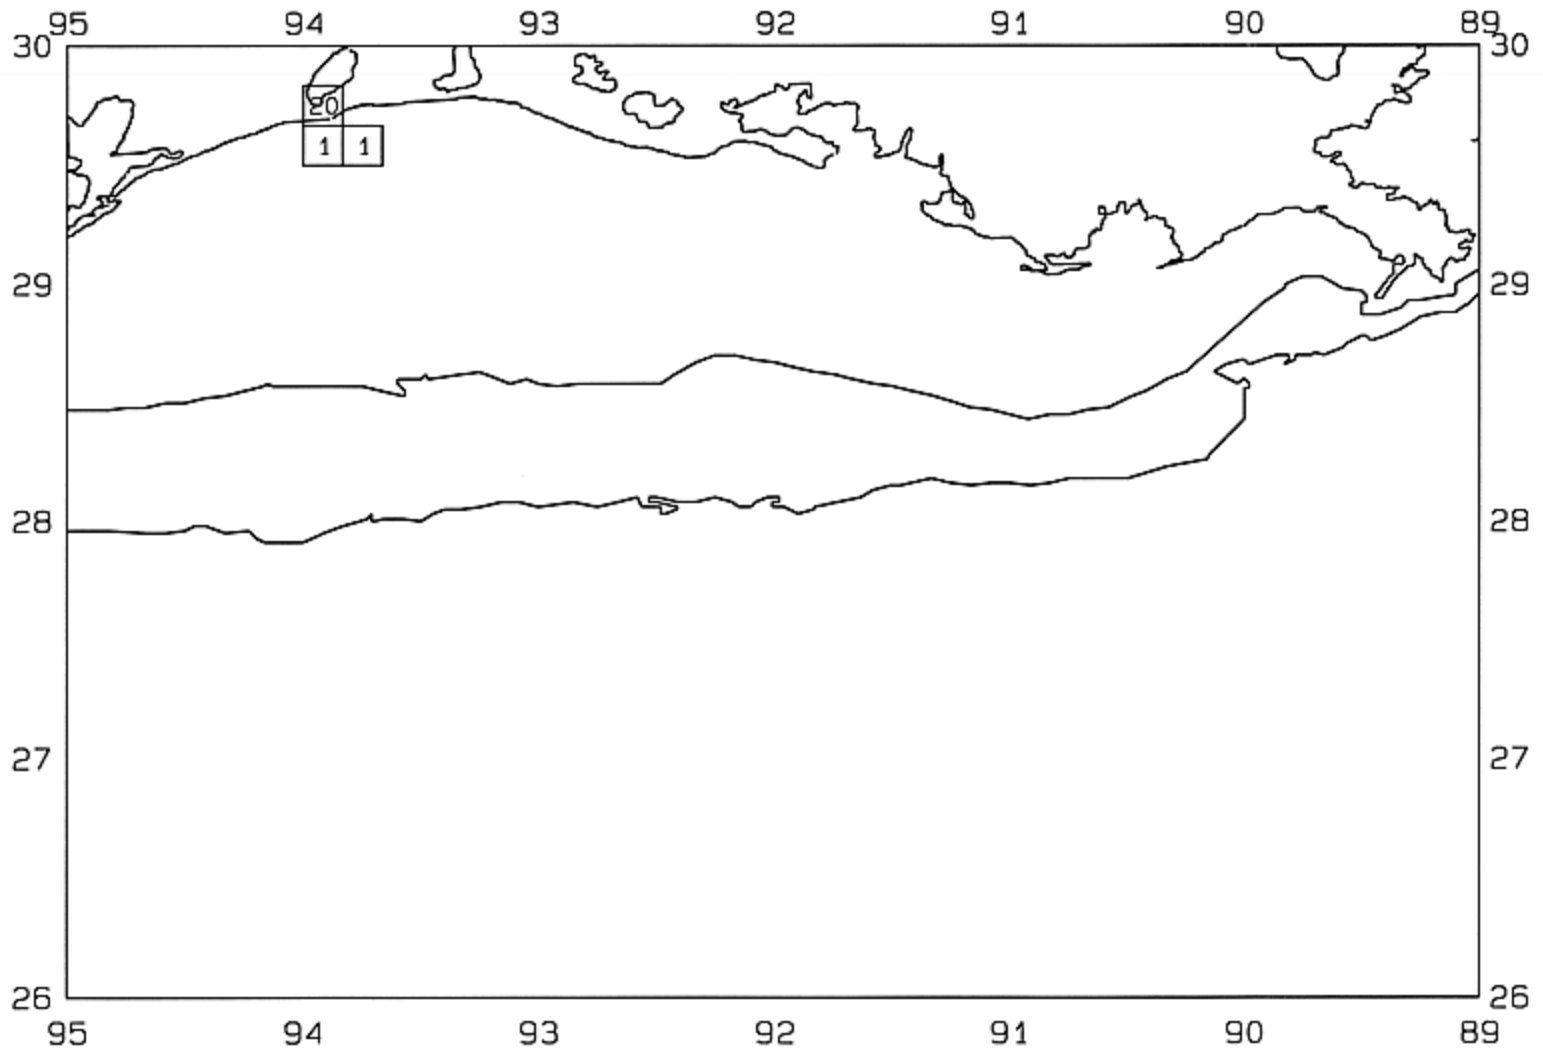

SEAMAP 2002  
SAMPLING DATES FROM 06/03 TO 06/09  
SAMPLING STATIONS

SEAMAP 2002

SAMPLING DATES FROM 06/03 TO 06/09

AVERAGE BROWN SHRIMP COUNT PER POUND

SEAMAP 2002

SAMPLING DATES FROM 06/03 TO 06/09

AVERAGE WHITE SHRIMP CATCH IN POUNDS/HOUR