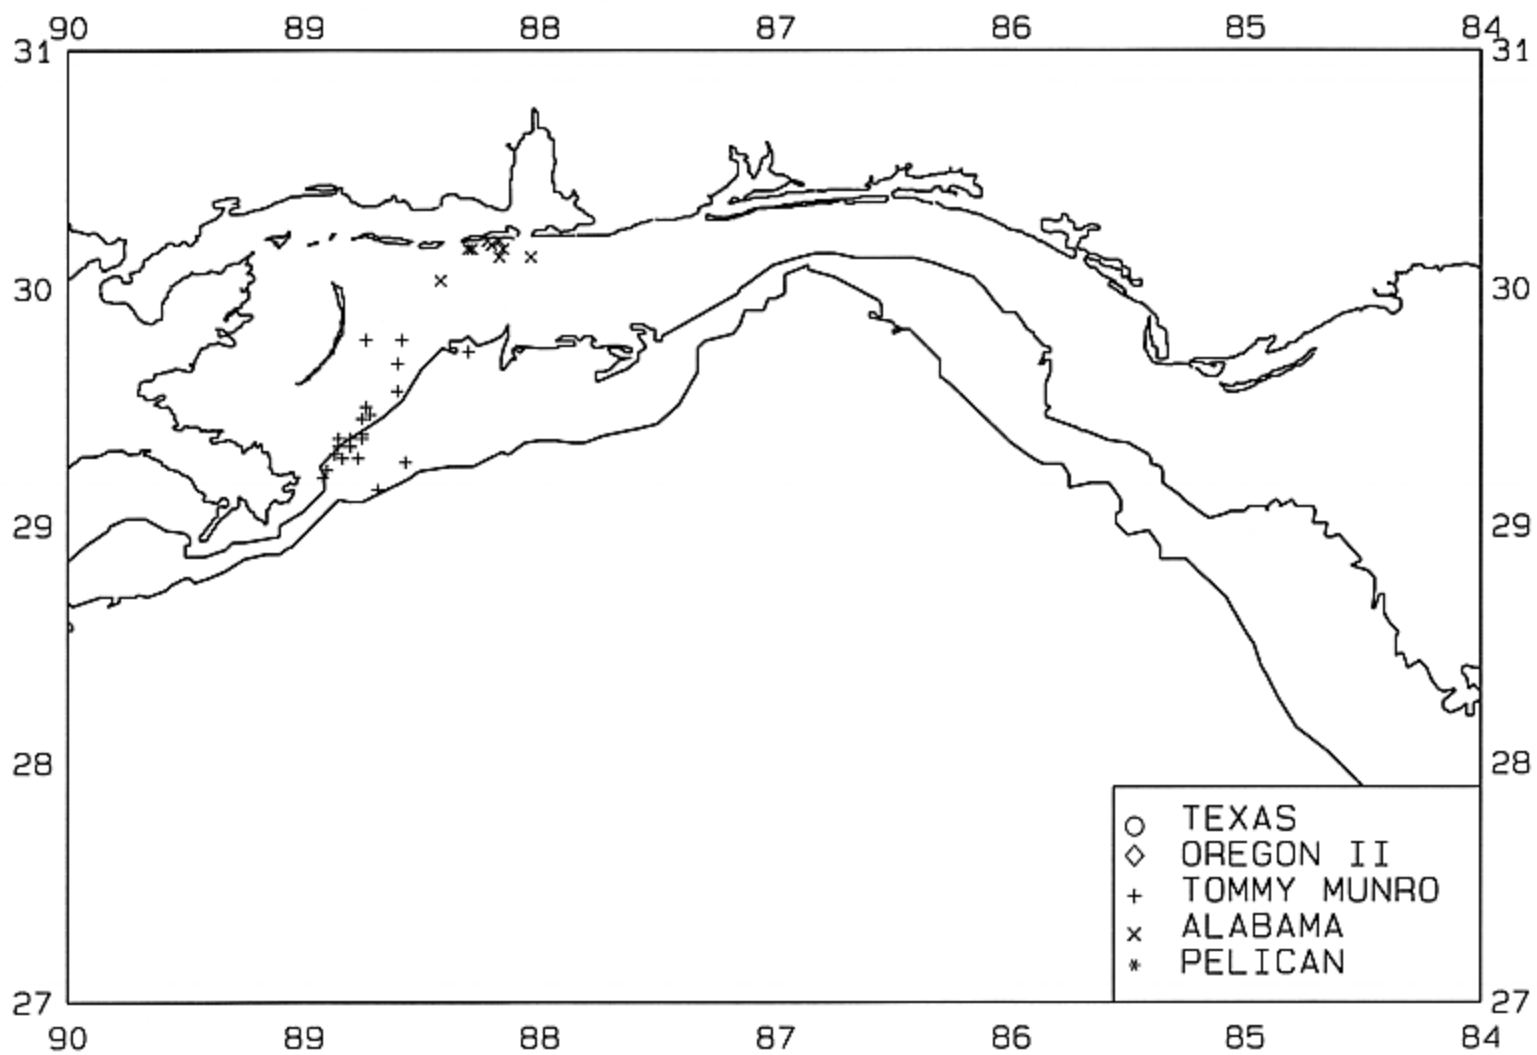

SEAMAP 2002  
SAMPLING DATES FROM 06/03 TO 06/09  
SAMPLING STATIONS

SEAMAP 2002

SAMPLING DATES FROM 06/03 TO 06/09

AVERAGE BROWN SHRIMP CATCH IN POUNDS/HOUR

SEAMAP 2002  
SAMPLING DATES FROM 06/03 TO 06/09  
AVERAGE BROWN SHRIMP COUNT PER POUND

SEAMAP 2002

SAMPLING DATES FROM 06/03 TO 06/09

AVERAGE WHITE SHRIMP CATCH IN POUNDS/HOUR

SEAMAP 2002  
SAMPLING DATES FROM 06/03 TO 06/09  
AVERAGE WHITE SHRIMP COUNT PER POUND

SEAMAP 2002

SAMPLING DATES FROM 06/03 TO 06/09