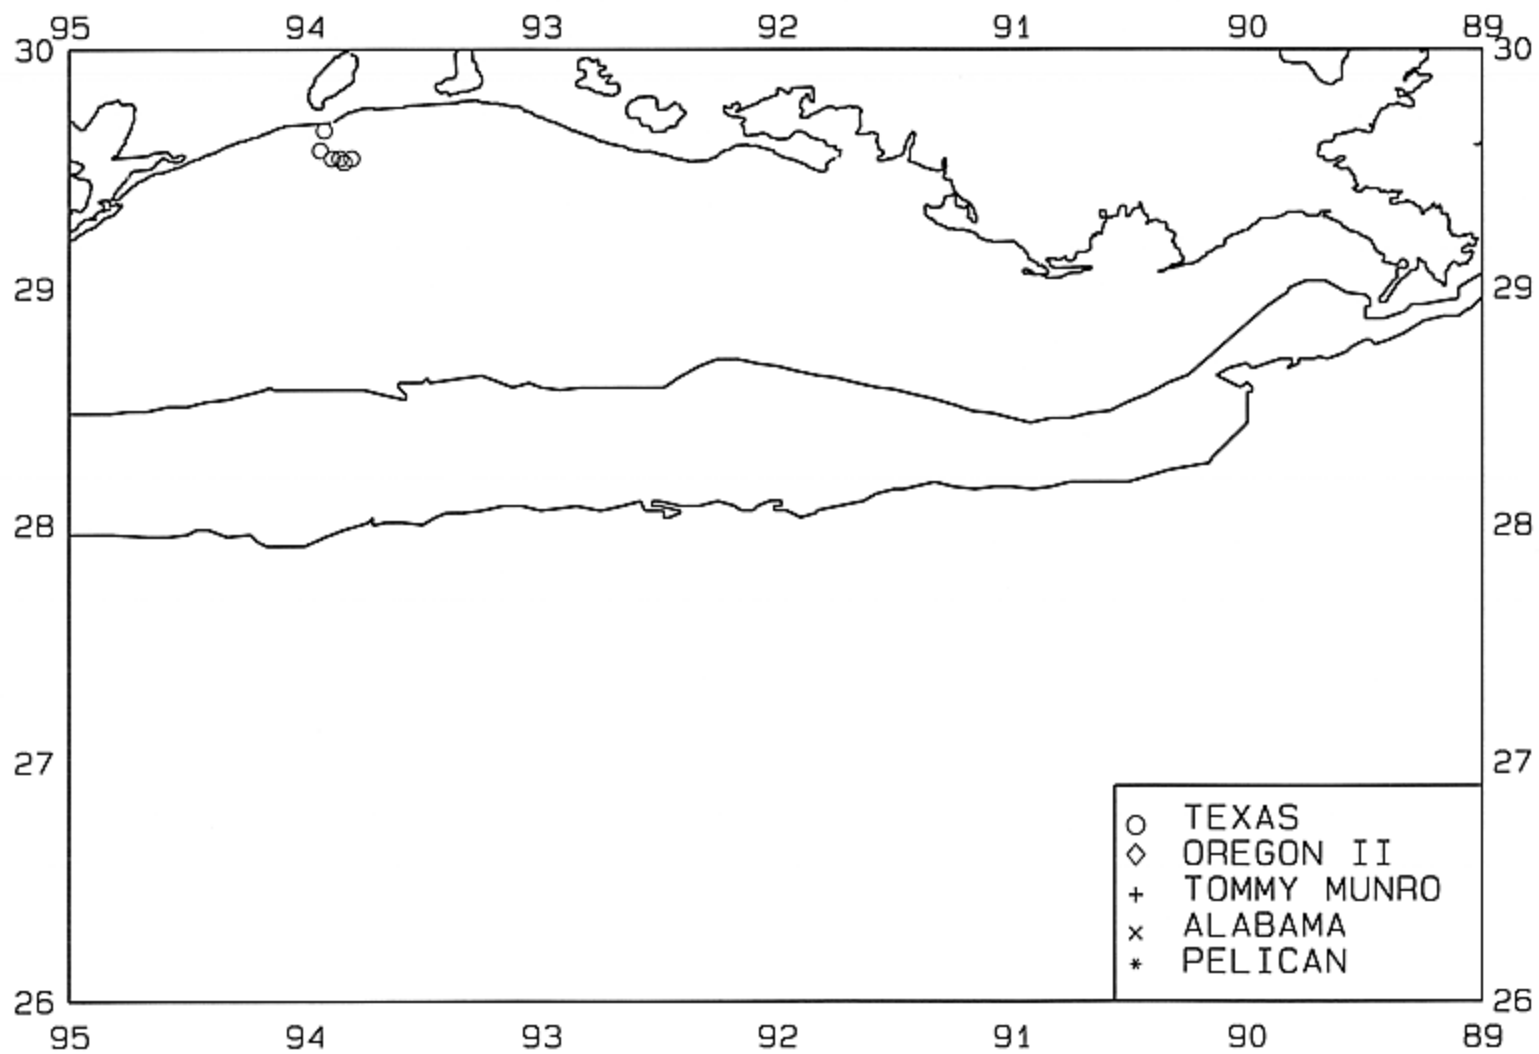

SEAMAP 2002  
SAMPLING DATES FROM 06/03 TO 06/09  
SAMPLING STATIONS

SEAMAP 2002

SAMPLING DATES FROM 06/03 TO 06/09

AVERAGE BROWN SHRIMP COUNT PER POUND

SEAMAP 2002

SAMPLING DATES FROM 06/03 TO 06/09

AVERAGE WHITE SHRIMP CATCH IN POUNDS/HOUR