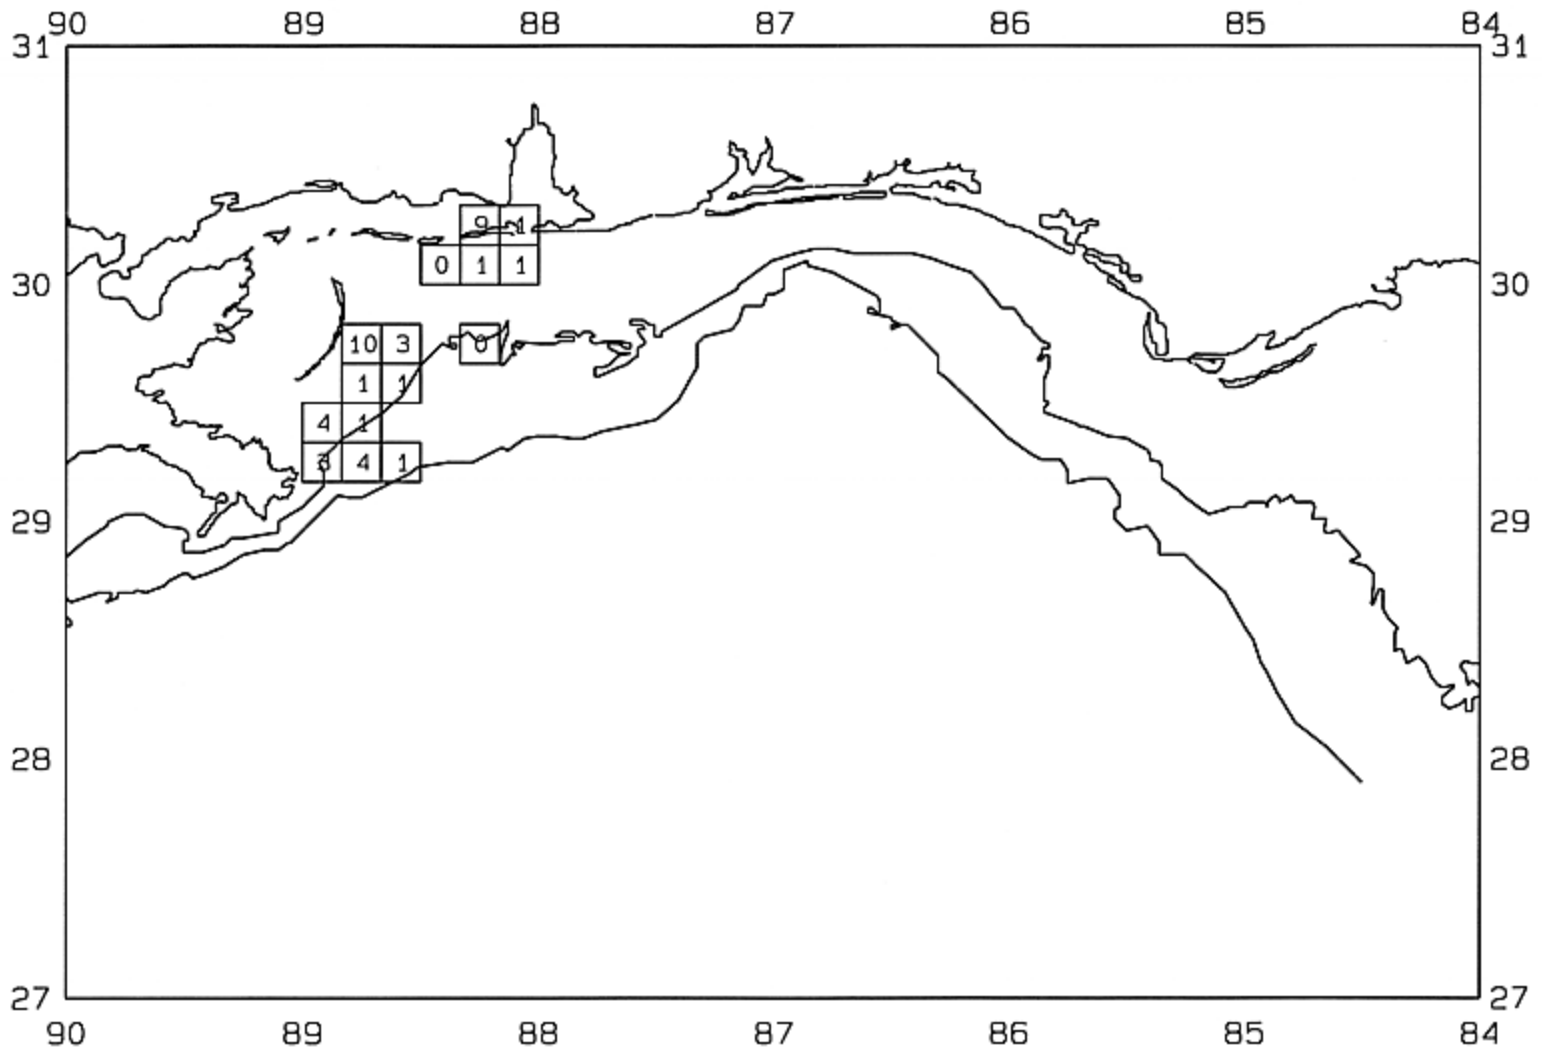

SEAMAP 2002  
SAMPLING DATES FROM 06/03 TO 06/09  
SAMPLING STATIONS

SEAMAP 2002

SAMPLING DATES FROM 06/03 TO 06/09

AVERAGE BROWN SHRIMP CATCH IN POUNDS/HOUR

SEAMAP 2002  
SAMPLING DATES FROM 06/03 TO 06/09  
AVERAGE BROWN SHRIMP COUNT PER POUND

SEAMAP 2002

SAMPLING DATES FROM 06/03 TO 06/09

AVERAGE WHITE SHRIMP CATCH IN POUNDS/HOUR

SEAMAP 2002  
SAMPLING DATES FROM 06/03 TO 06/09  
AVERAGE WHITE SHRIMP COUNT PER POUND

SEAMAP 2002

SAMPLING DATES FROM 06/03 TO 06/09