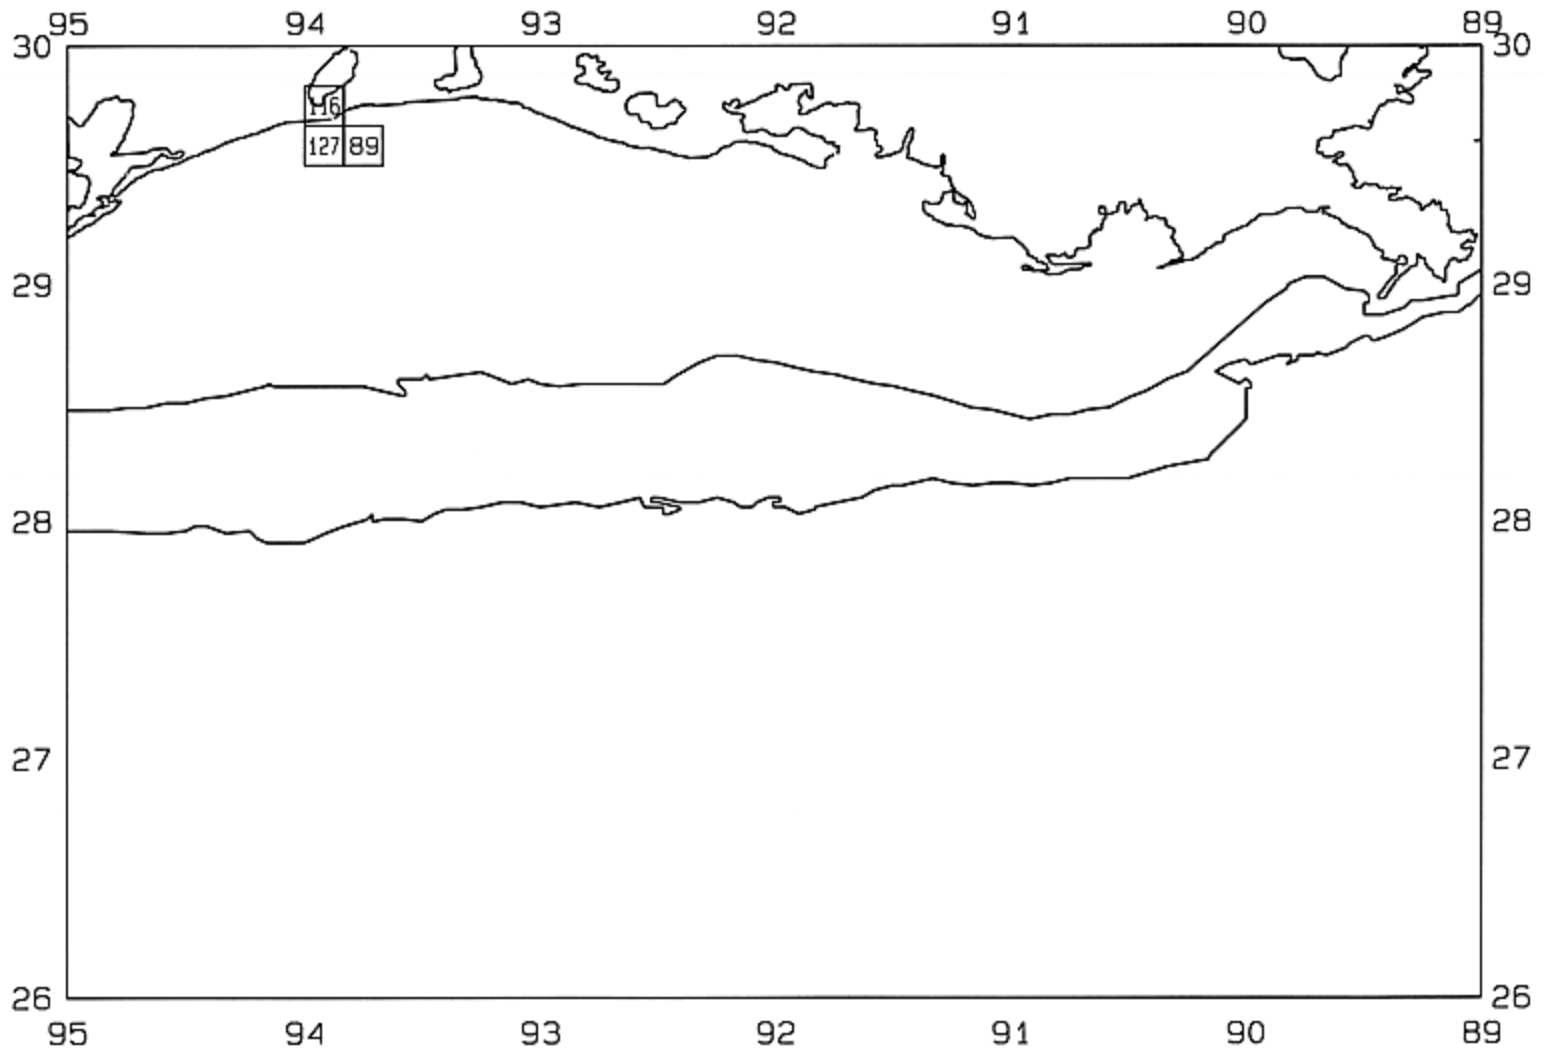

SEAMAP 2002  
SAMPLING DATES FROM 06/03 TO 06/09  
SAMPLING STATIONS

SEAMAP 2002

SAMPLING DATES FROM 06/03 TO 06/09

AVERAGE BROWN SHRIMP COUNT PER POUND

SEAMAP 2002

SAMPLING DATES FROM 06/03 TO 06/09

AVERAGE WHITE SHRIMP CATCH IN POUNDS/HOUR