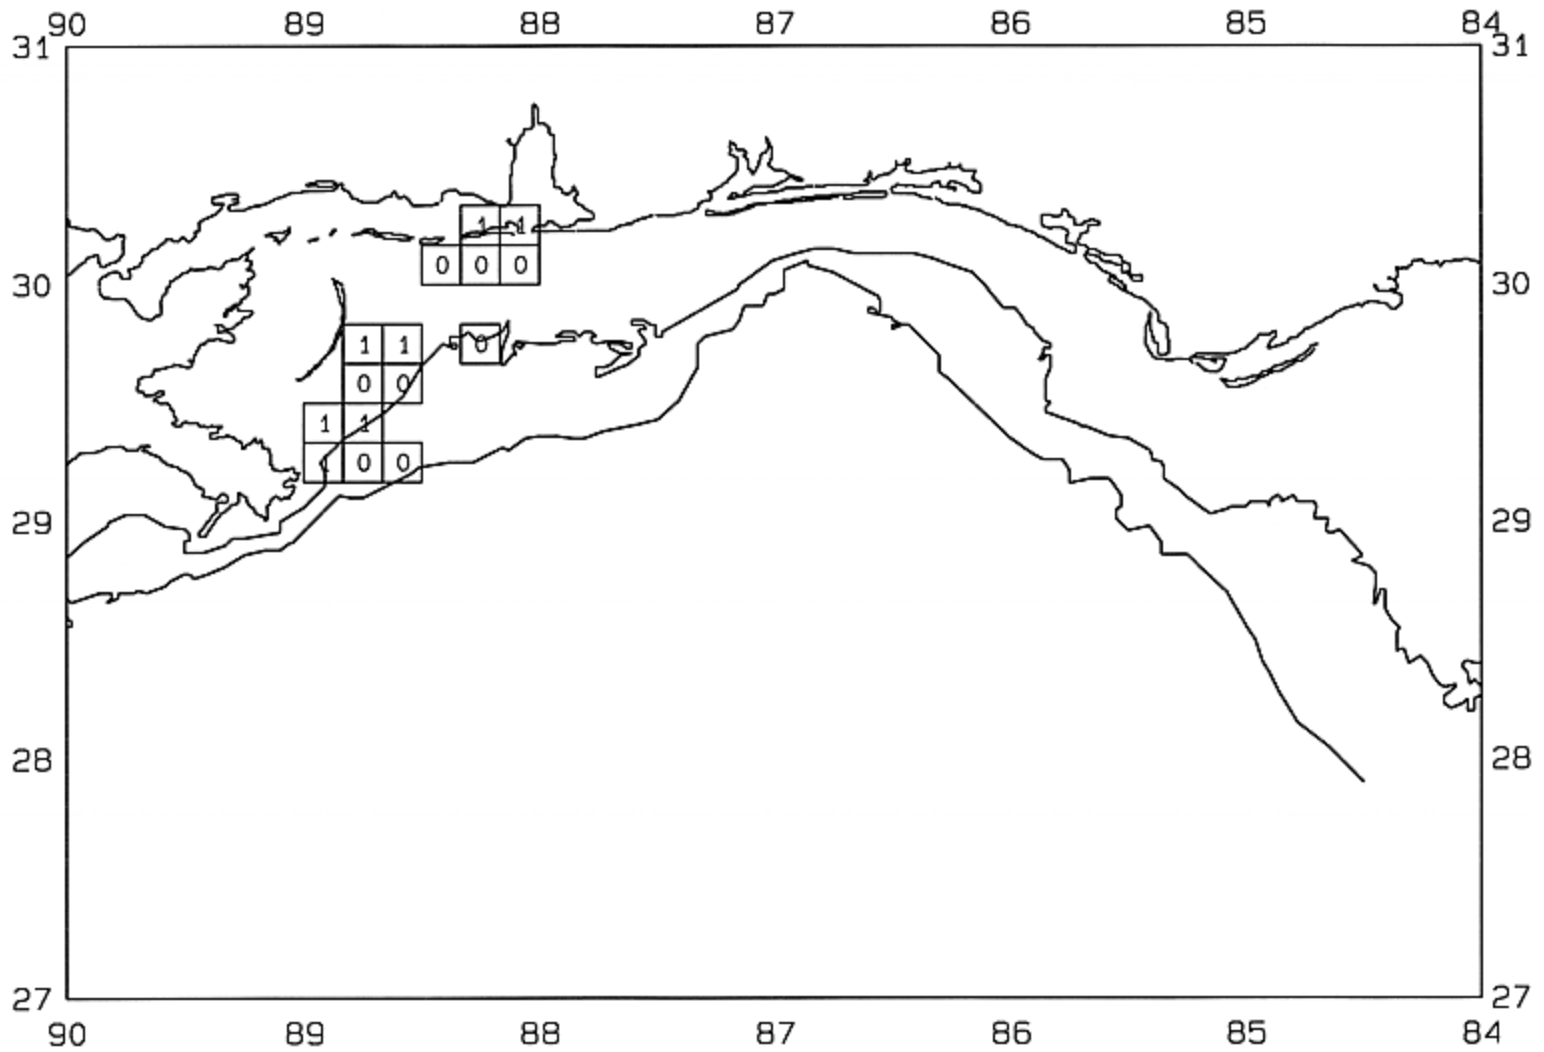

SEAMAP 2002  
SAMPLING DATES FROM 06/03 TO 06/09  
SAMPLING STATIONS

SEAMAP 2002

SAMPLING DATES FROM 06/03 TO 06/09

AVERAGE BROWN SHRIMP CATCH IN POUNDS/HOUR

SEAMAP 2002  
SAMPLING DATES FROM 06/03 TO 06/09  
AVERAGE BROWN SHRIMP COUNT PER POUND

SEAMAP 2002

SAMPLING DATES FROM 06/03 TO 06/09

AVERAGE WHITE SHRIMP CATCH IN POUNDS/HOUR

SEAMAP 2002  
SAMPLING DATES FROM 06/03 TO 06/09  
AVERAGE WHITE SHRIMP COUNT PER POUND

SEAMAP 2002

SAMPLING DATES FROM 06/03 TO 06/09

SEAMAP 2002  
SAMPLING DATES FROM 06/03 TO 06/09  
AVERAGE WHITE SHRIMP COUNT PER POUND

SEAMAP 2002  
SAMPLING DATES FROM 06/03 TO 06/09  
AVERAGE FINFISH CATCH IN POUNDS/HOUR/10