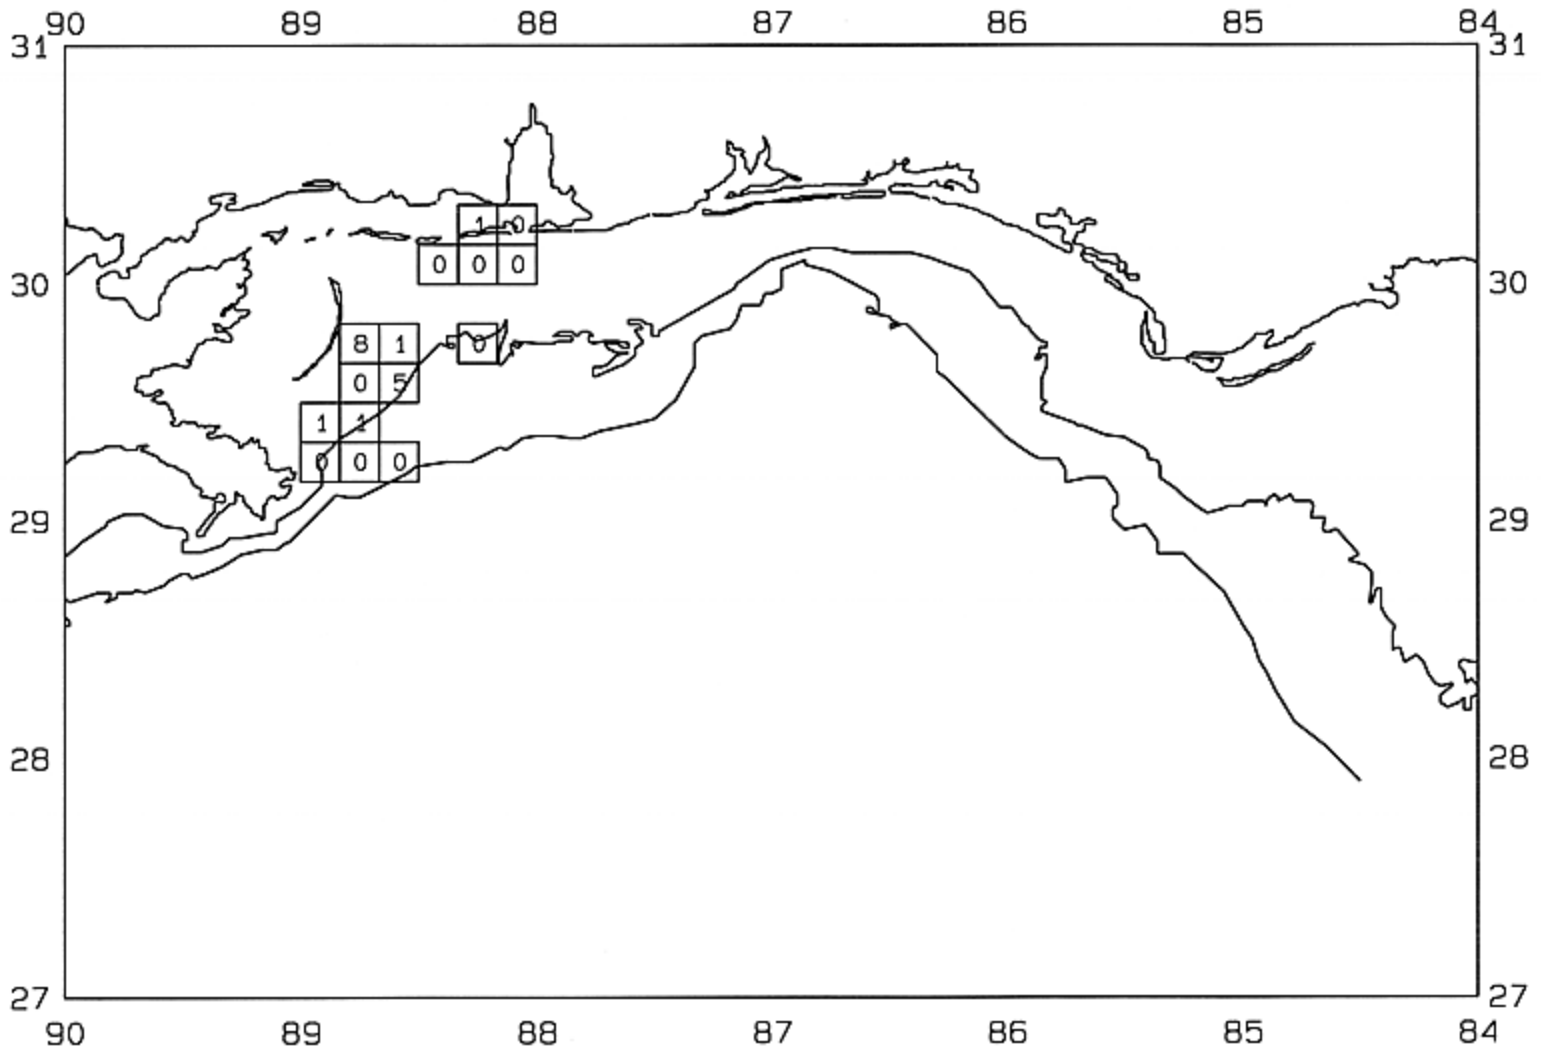

SEAMAP 2002

SAMPLING DATES FROM 06/03 TO 06/09

AVERAGE PINK SHRIMP CATCH IN POUNDS/HOUR