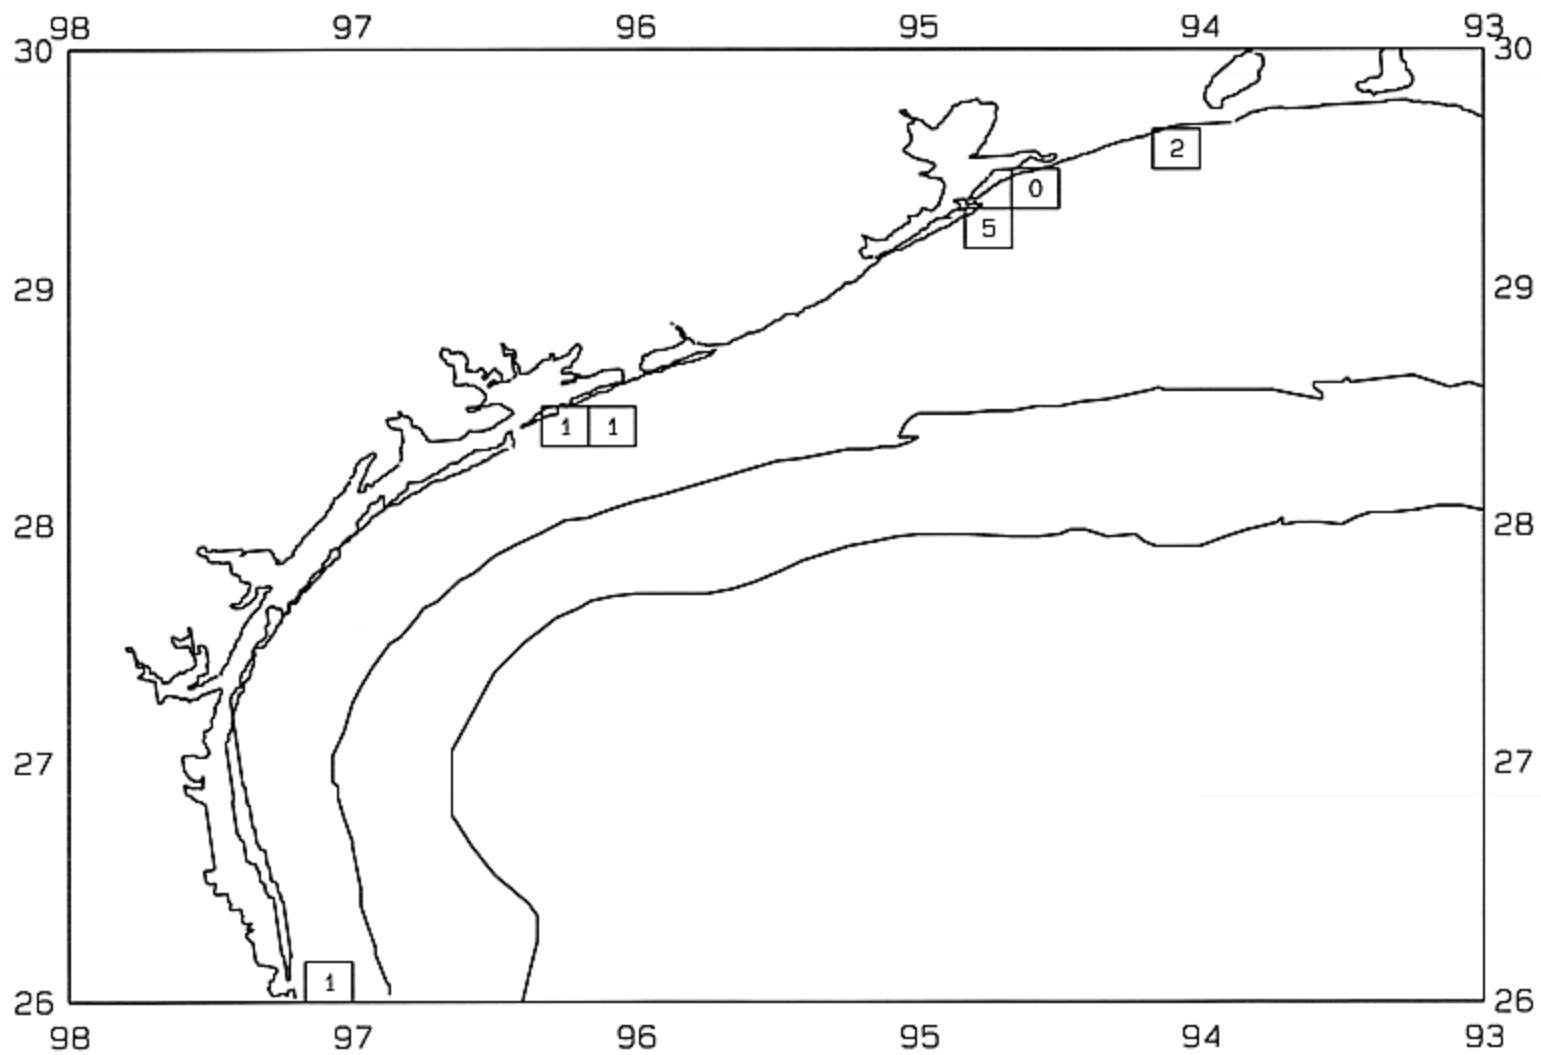

SEAMAP 2002

SAMPLING DATES FROM 06/03 TO 06/09

AVERAGE BROWN SHRIMP CATCH IN POUNDS/HOUR